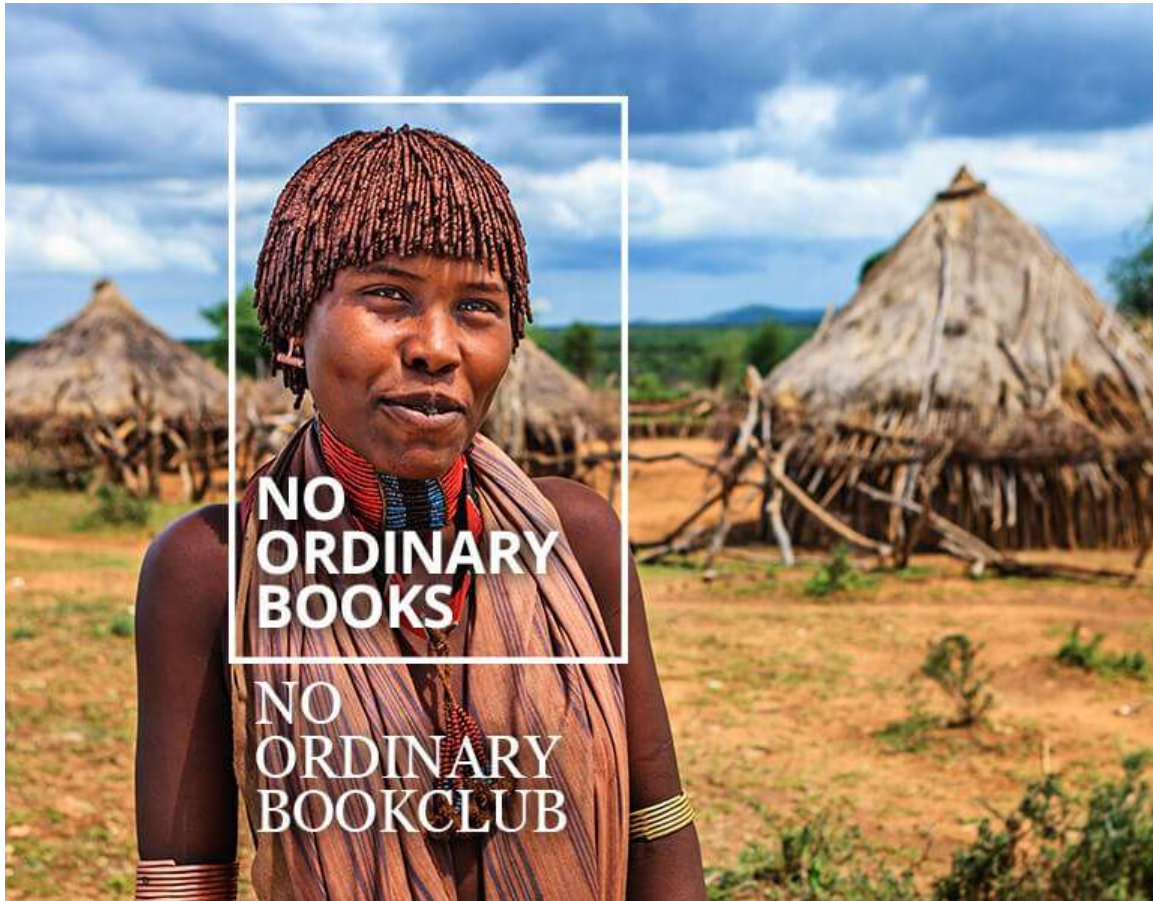

- Join today with a monthly payment – *we recommend at least $10 to support our work around the world*
- *Receive a welcome email from our Head Bookworm*
- Join our Facebook group where you will get to vote on the next shortlist of 3 books – *chosen by our Head Bookworm*
- Purchase your copy of the winning book, or take it out on loan from your local library. - ***receive exclusive member discounts from our partner book shop***
- Read along at your own pace – *whenever suits you best.*
- Take part in the online discussions held on our Book Club Facebook Group – *no spoilers!*
- Receive regular news and, updates on how your membership is helping the lives of disaster hit families.

JOIN TODAY

Thanks again for your support. I look forward to reading along with you and discovering some great books!